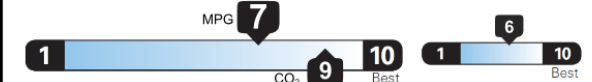

fuelconomy.gov

Calculate personalized estimates and compare vehicles

GOVERNMENT 5-STAR SAFETY RATINGS

Overall Vehicle Score Not Rated

Based on the combined ratings of frontal, side and rollover. Should ONLY be compared to other vehicles of similar size and weight.

Frontal Crash Driver Not Rated
Passenger Not Rated

Based on the risk of injury in a frontal impact. Should ONLY be compared to other vehicles of similar size and weight.

Side Crash Front seat Not Rated
Rear seat Not Rated

Based on the risk of injury in a side impact.

Rollover Not Rated

Star ratings range from 1 to 5 stars (★★★★★) with 5 being the highest.

Source: National Highway Traffic Safety Administration (NHTSA)

www.safercar.gov or 1-888-327-4236

PARTS CONTENT INFORMATION FOR VEHICLES IN THIS CARLINE:
U.S./CANADIAN PARTS CONTENT: 0%
MAJOR SOURCES OF FOREIGN PARTS CONTENT: JAPAN: 93%

NOTE: PARTS CONTENT DOES NOT INCLUDE FINAL ASSEMBLY, DISTRIBUTION, OR OTHER NON-PARTS COSTS.

FOR THIS VEHICLE:
FINAL ASSEMBLY POINT: TACOMA
COUNTRY OF ORIGIN: JAPAN
TRANSMISSION: JAPAN

This Vehicle qualifies for Nissan's

Security+Plus Extended Protection Plan

The only service agreement backed by Nissan Extended Services North America! Ask your dealer for details, or call 1-800-NISSAN-1 for more information

Dealer:
RUSS DARROW NISSAN, LLC
11212 W. METRO AUTO MALL
MILWAUKEE, WI 53224

VIN: JA4T0MA93T035255
MDL: 51216-035255 KCX-G
OPT: H-B92C03L92S92

EXT: MOONROCK GRAY
INT: BLACK
EMS: 50 STATE EMISSIONS

Transport Method: TRUCK

20260429222730AS3438

*Does not include dealer installed options and accessories, local taxes or license fees. This label has been applied pursuant to federal law. Do not remove prior to delivery to the ultimate purchaser.

**Not actual Monroney Label. Provided for informational purposes only. Vehicle features, pricing and other information subject to change, may vary from actual vehicle content and/or Monroney label description. While Nissan makes reasonable efforts to ensure accuracy of information, Nissan is not responsible for changes, errors or omissions. See actual vehicle and/or verify information in question with your Nissan dealer.