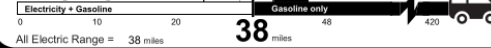

EPA DOT Fuel Economy and Environment

Plug-in Hybrid Vehicle
Electricity-Gasoline

Fuel Economy Standard SUV 4WD range from 13 to 115 MPGe. The best vehicle rates 146 MPGe.

Electricity + Gasoline
Charge Time: 7 hours (240V)
64 MPGe
0.0 gallons per 100 miles
52 kW-hrs per 100 miles

Gasoline Only
26 MPG
3.8 gallons per 100 miles

You save
$750
in fuel costs
over 5 years
compared to the
average new vehicle.

Driving Range

Annual fuel Cost
$1,550

Fuel Economy & Greenhouse Gas Rating (tailpipe only) Smog Rating (tailpipe only)